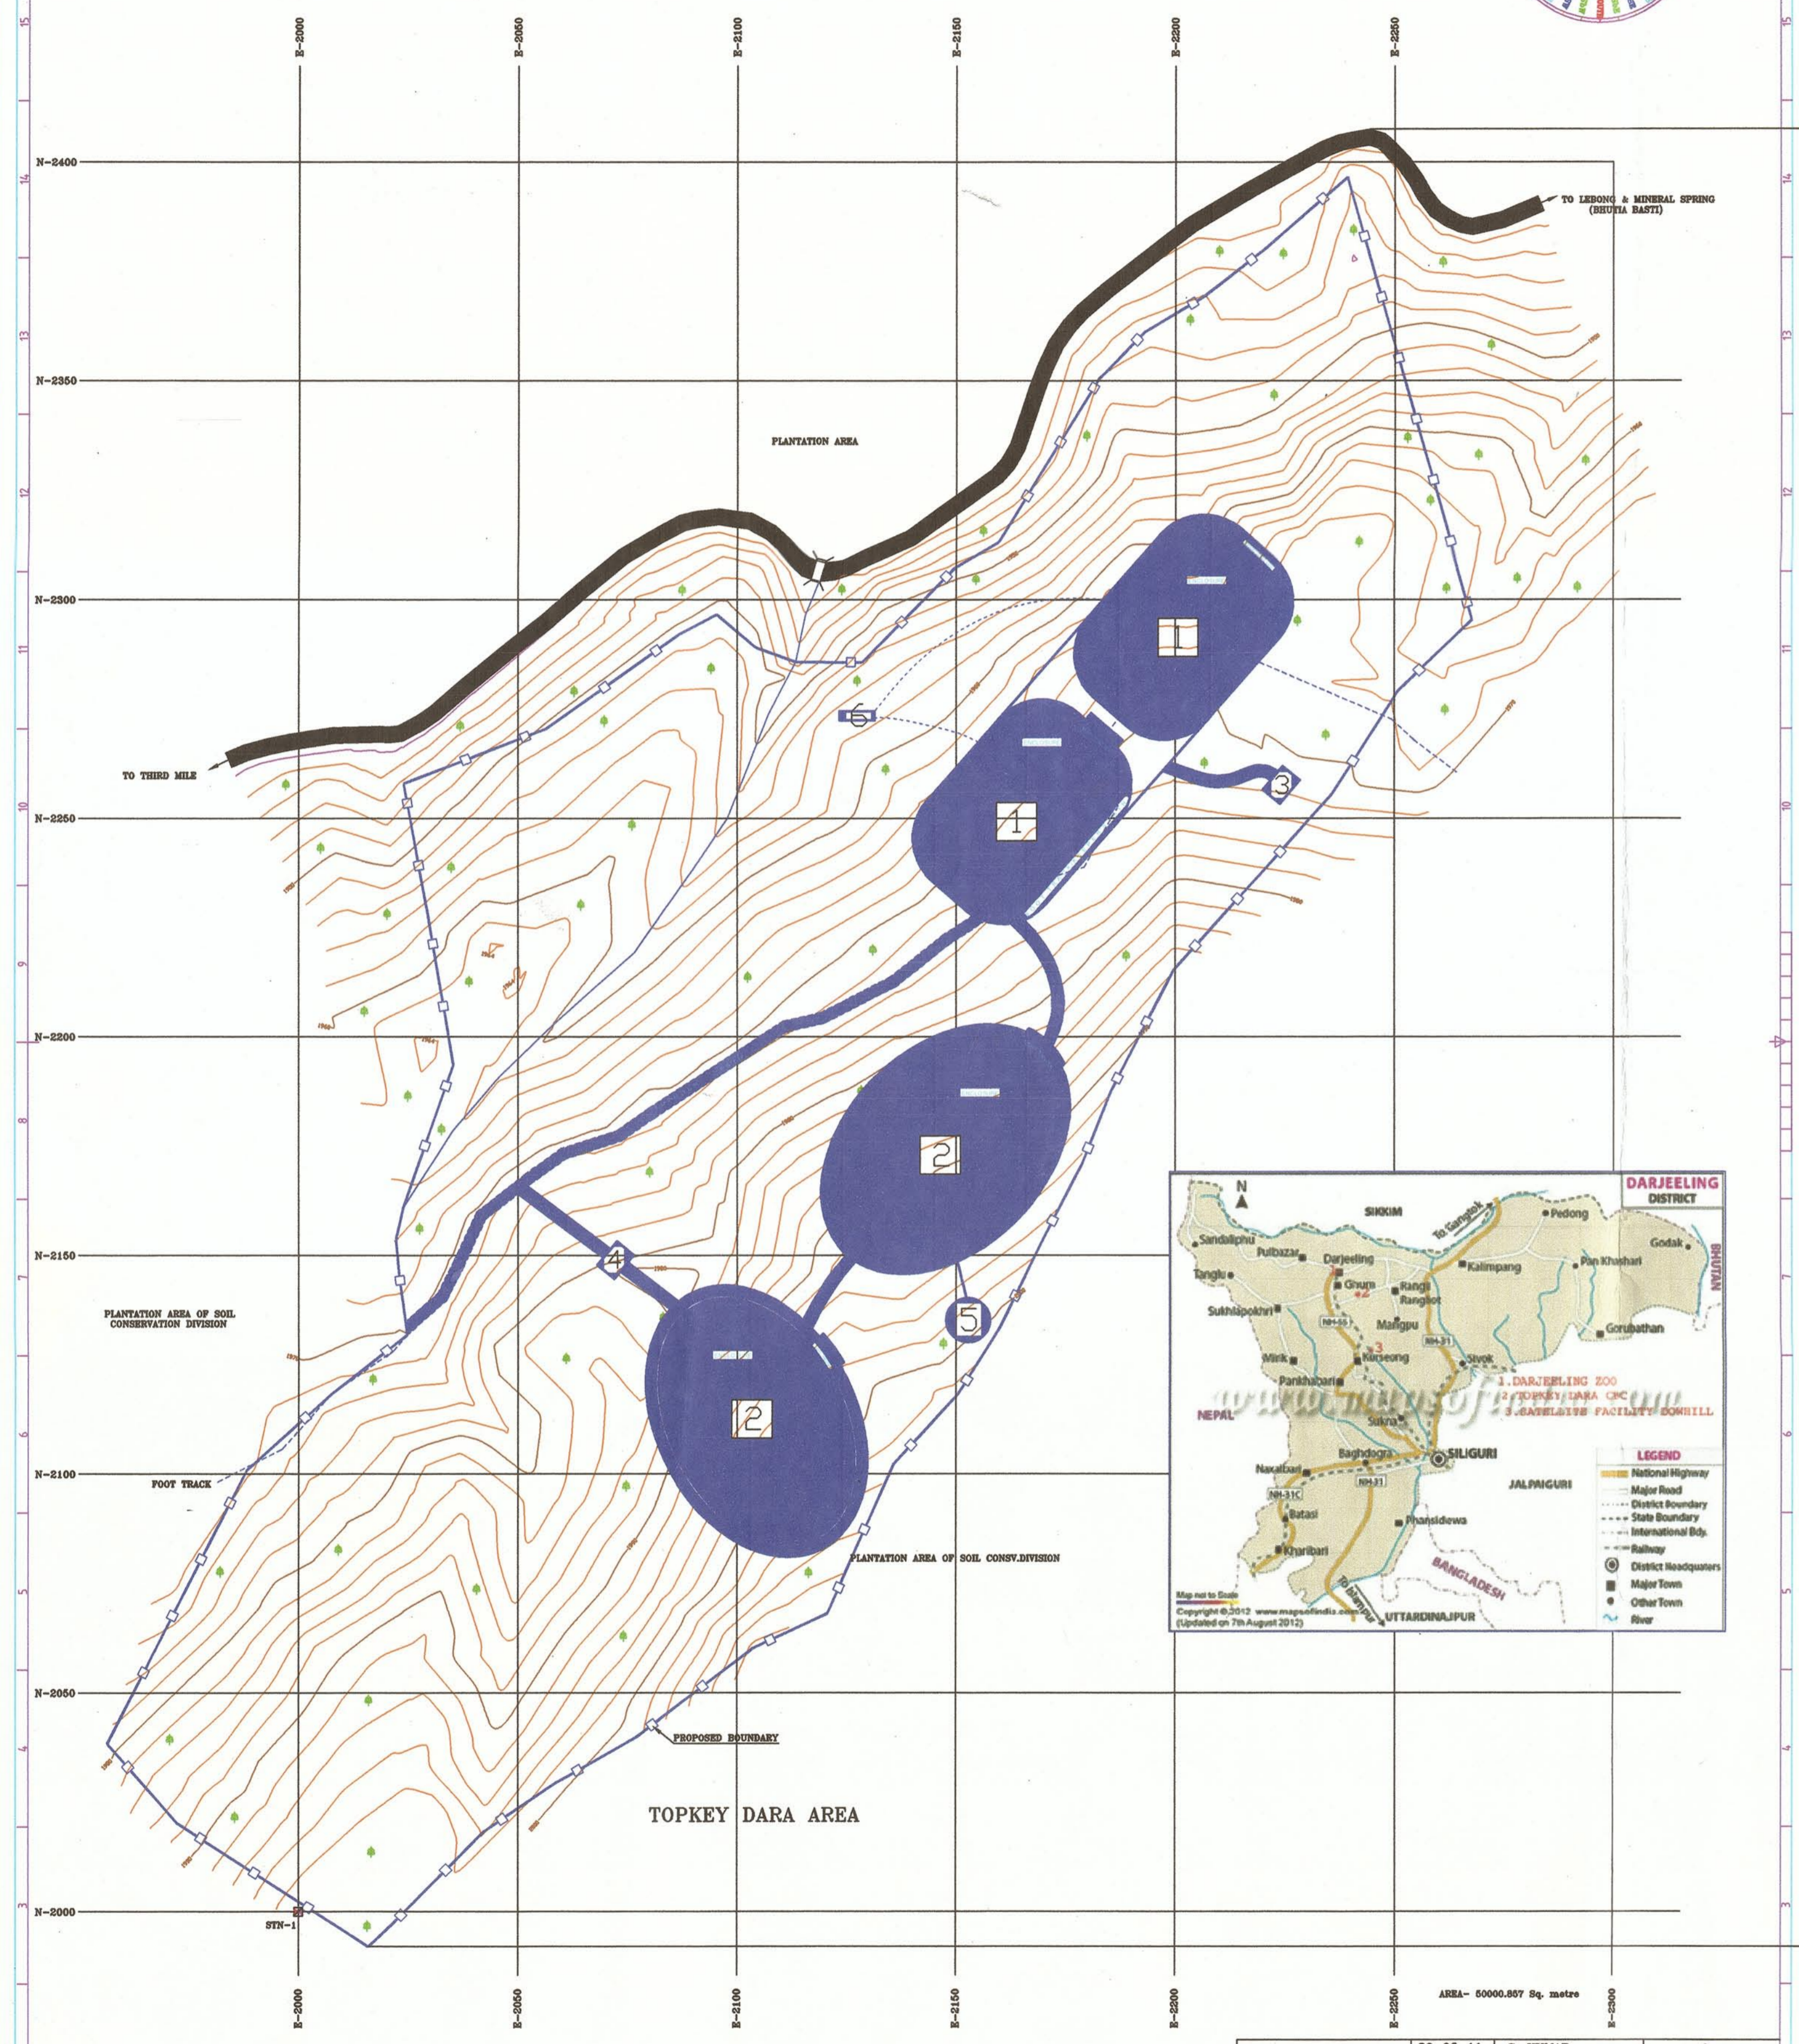

LAYOUT PLAN FOR OFF DISPLAY BREEDING CENTRE FOR SNOW LEOPARD AND RED PANDA AT TOPKEY DARA UNDER PNHZ PARK, DARJEELING.

SL. NO	DESCRIPTION	SIZE (M)
1.	SNOW LEOPARD ENCLOSURE	45 X 30
2.	RED PANDA ENCLOSURE	40 X 30
3.	OFFICE/MEDICAL CARE UNIT	7 X 5
4.	STORE RESURCH STATION	7 X 5
5.	WATER TANK	7 (DIA)
6.	UNDER GROUND SWERAGE	8 X 2

SL. NO	DESCRIPTION	SYMBOL
1.	NALA (SEASONAL)	
2.	CONTOUR	
3.	ROAD	
4.	CULVERT/BRIDGE	
5.	FOOT PATH	
6.	TREE	
7.	STN POINT	
8.	BOUNDARY WALL	

BEAT OFFICER: Satelithe Zoo, Dowhill, P.N.H.Z. Park

DY. DIRECTOR: Satellite Zoo, Dowhill, P.N.H.Z. Park, Darjeeling

PROJECT: PADMAJA NAIDU HIMALAYAN ZOOLOGICAL PARK UNDER FOREST DEPARTMENT GOVT OF W.B.

DETAIL-TOPOGRAHICAL SURVEY & CONTOUR PLAN

DRAWING NO: PC/PNHZ/DARJEELING/PLAN/CONTOUR/1/11

SCALE: 1:2000

CHECKED BY: T. MALICK

DETAIL-TOPOGRAHICAL SURVEY & CONTOUR PLAN

DRAWING NO: PC/PNHZ/DARJEELING/PLAN/CONTOUR/1/11

SCALE: 1:2000

CHECKED BY: T. MALICK