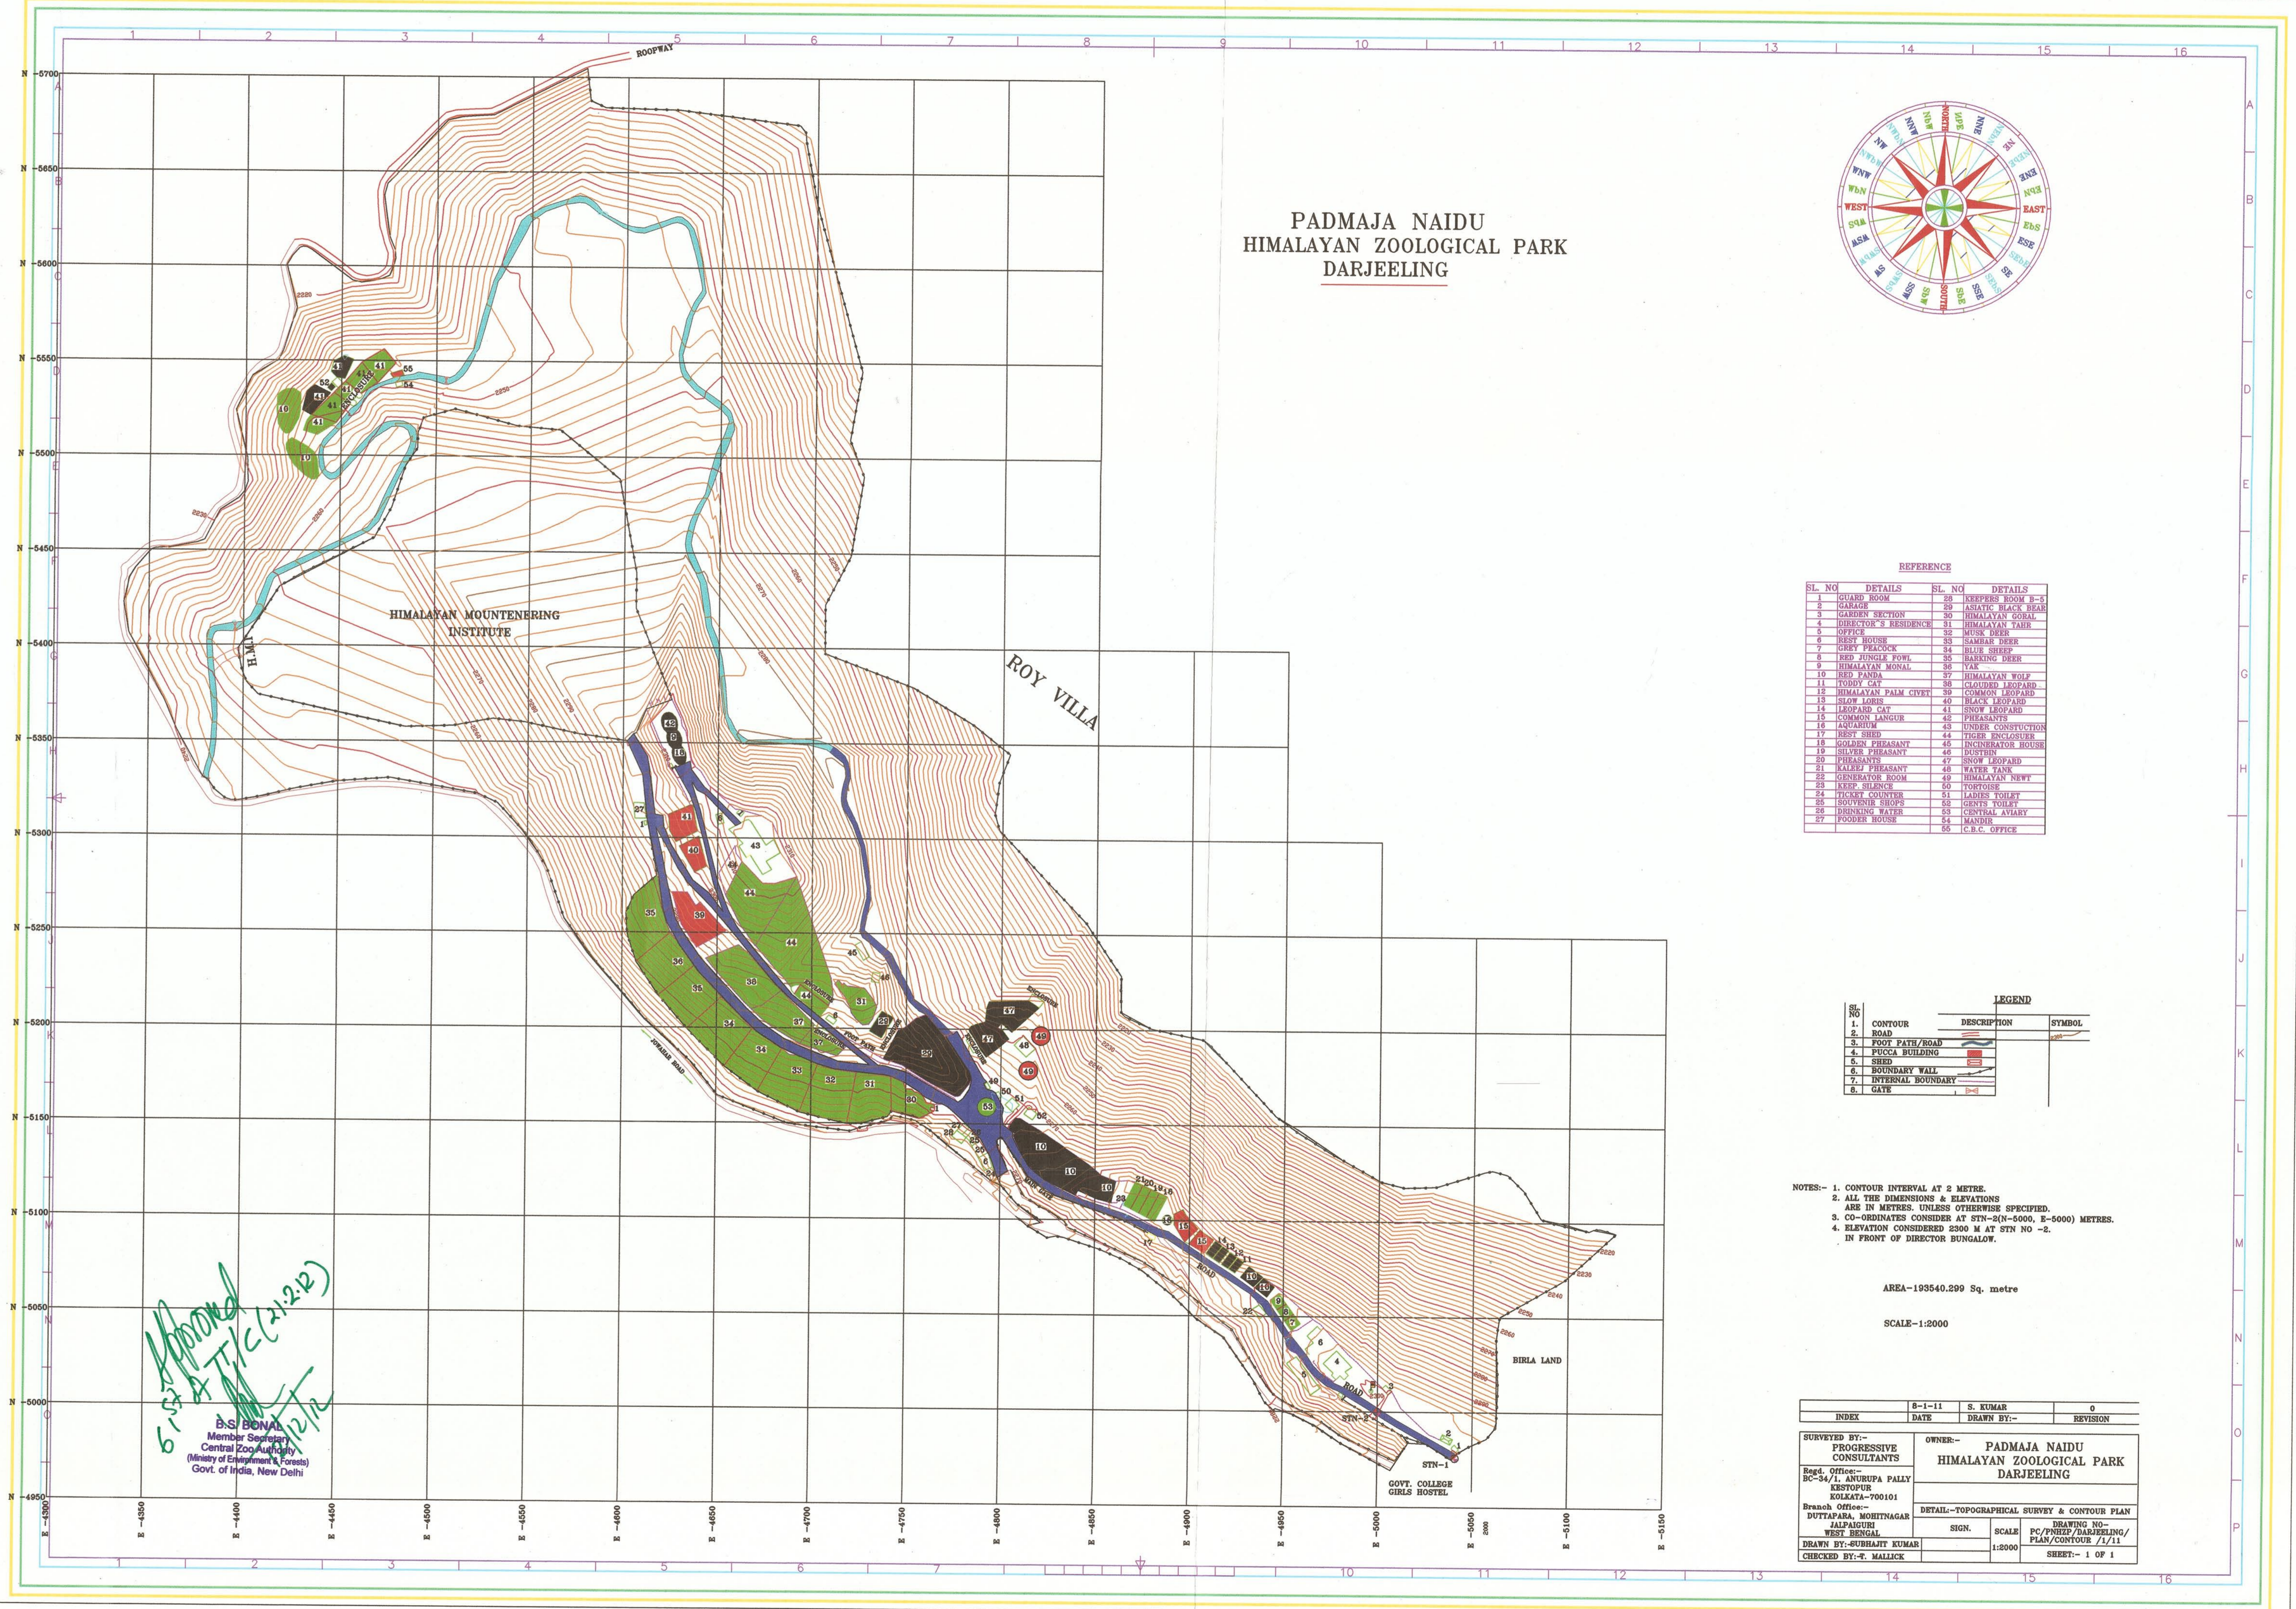

LAYOUT PLAN FOR OFF DISPLAY BREEDING CENTRE FOR SNOW LEOPARD AND RED PANDA AT TOPKEY DARA UNDER PNHZ PARK, DARJEELING.

SL. NO	DESCRIPTION	SIZE (M)
1.	SNOW LEOPARD ENCLOSURE	45 X 30
2.	RED PANDA ENCLOSURE	40 X 30
3.	OFFICE/MEDICAL CARE UNIT	7 X 5
4.	STORE RESURCH STATION	7 X 5
5.	WATER TANK	7 (DIA)
6.	UNDER GROUND SWERAGE	8 X 2

SL. NO	DESCRIPTION	SYMBOL
1.	NALA (SEASONAL)	
2.	CONTOUR	
3.	ROAD	
4.	CULVERT/BRIDGE	
5.	FOOT PATH	
6.	TREE	
7.	STN POINT	
8.	BOUNDARY WALL	

BEAT OFFICER: Satelithe Zoo, Dowhill, P.N.H.Z. Park

DY. DIRECTOR: Satellite Zoo, Dowhill, P.N.H.Z. Park, Darjeeling

PROJECT: PADMAJA NAIDU HIMALAYAN ZOOLOGICAL PARK UNDER FOREST DEPARTMENT GOVT OF W.B.

DETAIL-TOPOGRAHICAL SURVEY & CONTOUR PLAN

DRAWING NO: PC/PNHZ/DARJEELING/PLAN/CONTOUR/1/11

SCALE: 1:2000

CHECKED BY: T. MALICK

DETAIL-TOPOGRAHICAL SURVEY & CONTOUR PLAN

DRAWING NO: PC/PNHZ/DARJEELING/PLAN/CONTOUR/1/11

SCALE: 1:2000

CHECKED BY: T. MALICK