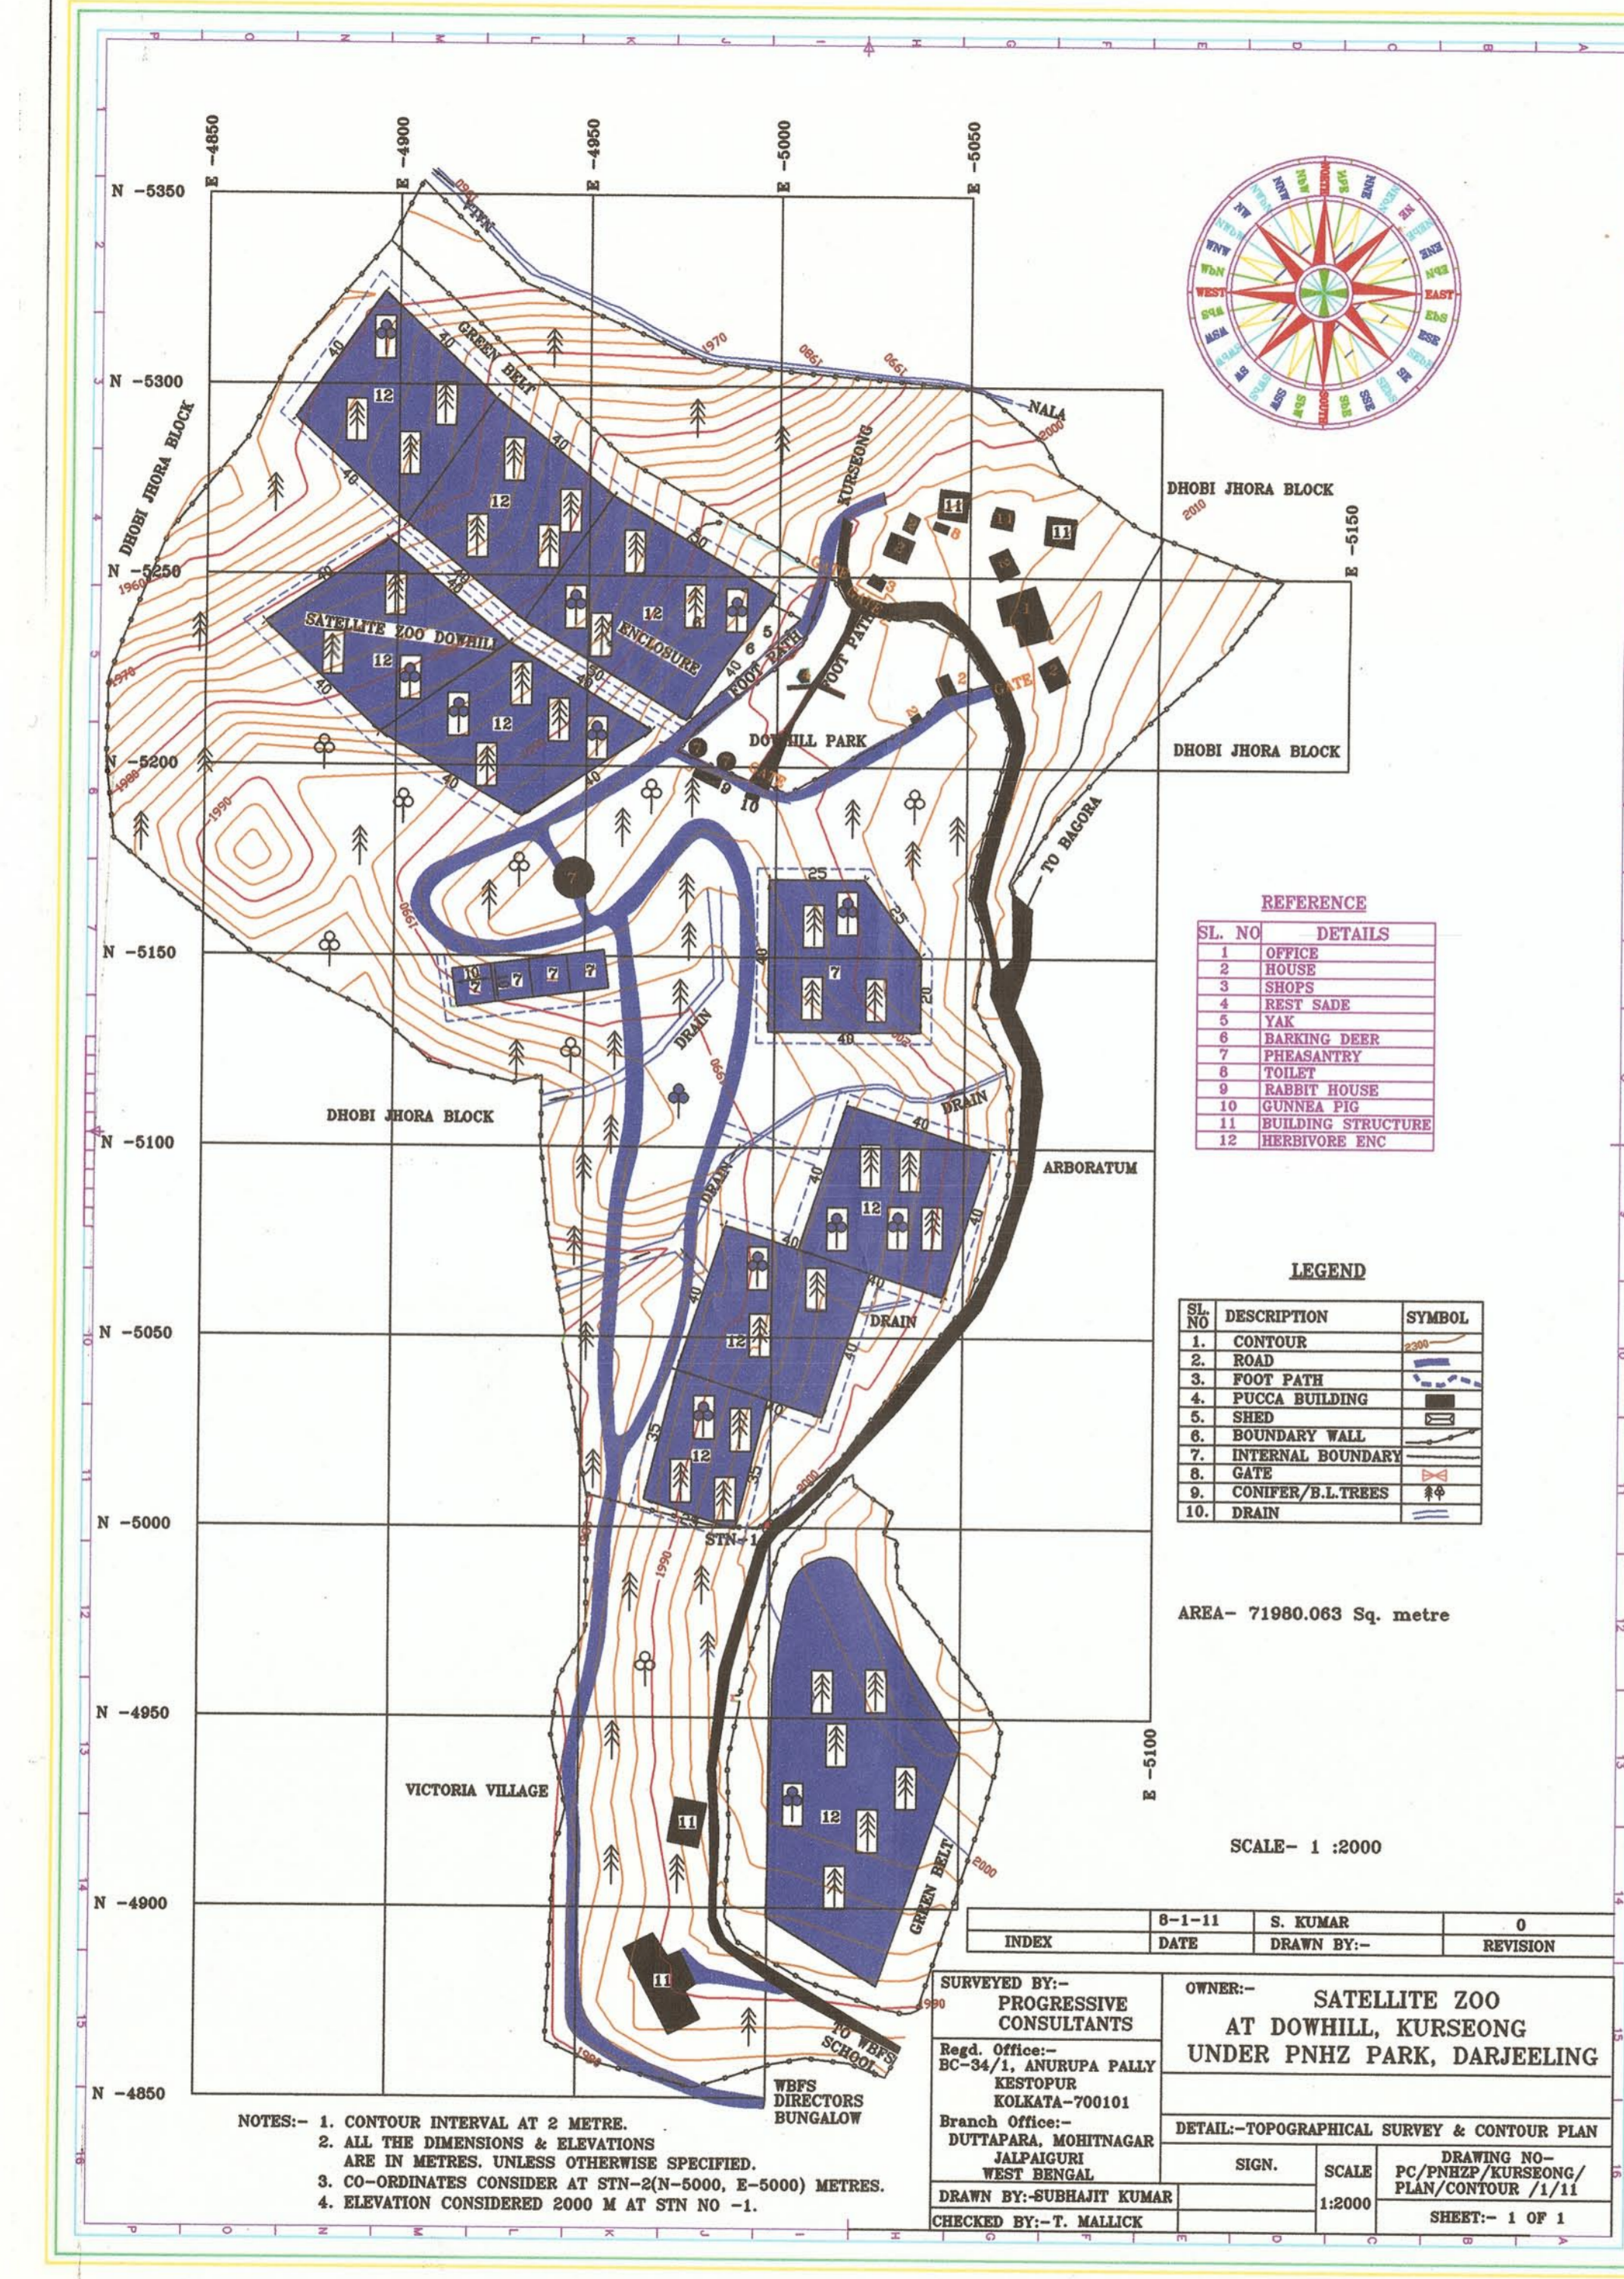

LAYOUT PLAN FOR OFF DISPLAY BREEDING CENTRE FOR SNOW LEOPARD AND RED PANDA AT TOPKEY DARA UNDER PNHZ PARK, DARJEELING.

SL. NO	DESCRIPTION	SIZE (M)
1.	SNOW LEOPARD ENCLOSURE	45 X 30
2.	RED PANDA ENCLOSURE	40 X 30
3.	OFFICE/MEDICAL CARE UNIT	7 X 5
4.	STORE RESURCH STATION	7 X 5
5.	WATER TANK	7 (DIA)
6.	UNDER GROUND SWERAGE	8 X 2

SL. NO	DESCRIPTION	SYMBOL
1.	NALA (SEASONAL)	
2.	CONTOUR	
3.	ROAD	
4.	CULVERT/BRIDGE	
5.	FOOT PATH	
6.	TREE	
7.	STN POINT	
8.	BOUNDARY WALL	

BEAT OFFICER: Satelithe Zoo, Dowhill, P.N.H.Z. Park

DY. DIRECTOR: Satellite Zoo, Dowhill, P.N.H.Z. Park, Darjeeling

PROJECT: PADMAJA NAIDU HIMALAYAN ZOOLOGICAL PARK UNDER FOREST DEPARTMENT GOVT OF W.B.

DETAIL-TOPOGRAHICAL SURVEY & CONTOUR PLAN

DRAWING NO: PC/PNHZ/DARJEELING/PLAN/CONTOUR/1/11

SCALE: 1:2000

CHECKED BY: T. MALICK

DETAIL-TOPOGRAHICAL SURVEY & CONTOUR PLAN

DRAWING NO: PC/PNHZ/DARJEELING/PLAN/CONTOUR/1/11

SCALE: 1:2000

CHECKED BY: T. MALICK